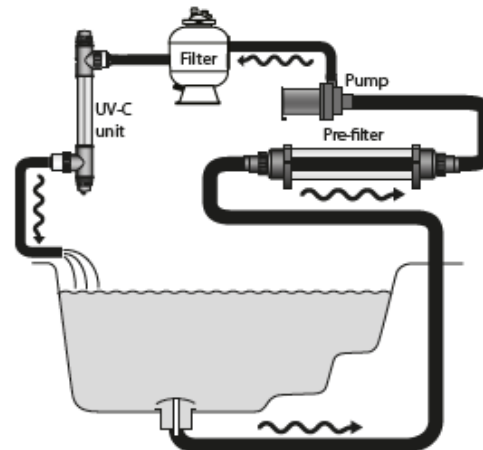

PRE-FILTER

Ø 25/32/40/
50/63 mm

The pre-filter provides you an additional tool to keep your pond clean. The pre-filter ensures that larger pollutants in the pond water, such as leaves, small branches and larger algae particles are collected before they are caught up in the pump or in the filter.

BENEFITS

- Prevention that larger particles will clog up or overload the filter.
- Protects the lifespan of the pond pump.
- Transparent housing; easy to see when it requires cleaning.

Type	Max. flow	Max. pressure	Size
Pre-filter	25m ³ /h	2 bar	Ø110 mm x 720 mm